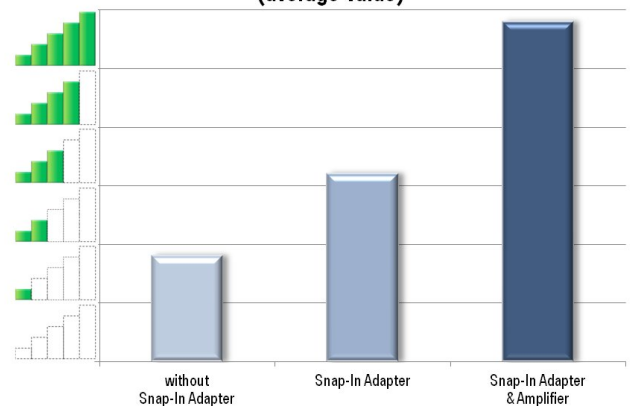

Functionality

- The antenna amplifier is a control device that is installed invisible in the car's centre console below the base plate (mount for the snap-in adapter).
- The electronics in the antenna amplifier have been perfectly harmonised with the BMW models and their on-board electrical systems.
- The antenna amplifier compensates all of the losses that occur in antenna cables and as a result of car shielding.

Content / relevance

Please note that this product information is intended solely as prior information regarding new products.

Before ordering, always check the specified part numbers in the EPC. Only the EPC provides the information that should be taken as valid and current.

Mobile Phone Reception (average value)

Average reception level on the BMW test track

Promotion

The product is supplied in attractive showroom packaging and is therefore very well suited for decorative positioning in the showroom.

Cross-selling

The product is ideal for cross-selling with the snap-in adapter and is compatible with all snap-in adapter models.

Supplied package

- 1 control unit
- 1 wiring harness and installation material
- Installation instructions incl. operating instructions
  See EPC for details of the kit's contents.

Technical information

- Dimensions (L x W x H): 92.6 x 62.5 x 18.2 mm
- Weight: 151 g

Complete price package

For a detailed tender preparation, find the complete price package on the KSD DVD.

Please refer to your price system or the latest price publications for the latest prices.